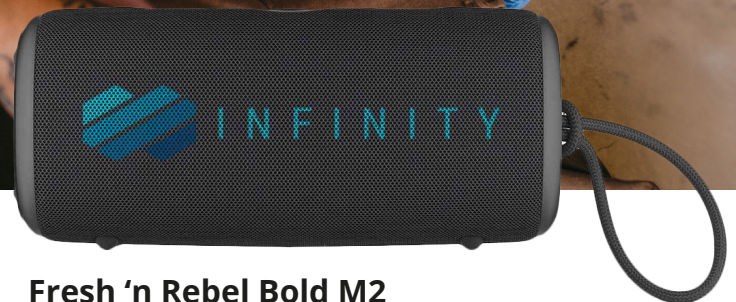

Colours: ●

Duracell Powerbank Micro 5

- ⚡ 18W PD charging
- 🪑 Integrated kick-stand
- 🔋 5.000 mAh battery capacity
- 📶 Wireless & magnetic charging

Personalisation: full colour print, sleeve

Colours: ●

FRESH 'N REBEL

Fresh 'n Rebel Smart Finder

- 📍 Built-in speaker for beeping sounds
- 📶 Apple Find My-enabled
- 🔑 Including detachable (key ring) bumpers
- 🌧️ IP67 water and dustproof

Personalisation: doming in full colour print

Colours: ● ● ● ● ● ● ● ●

Fresh 'n Rebel Bold M2

- 📶 Party mode (connect 2 devices)
- 🔊 Double Fun Mode (pair 2 Bold M2)
- 🕒 24 hours of playtime
- 🌧️ Water and dustproof

Personalisation: full colour print, sleeve