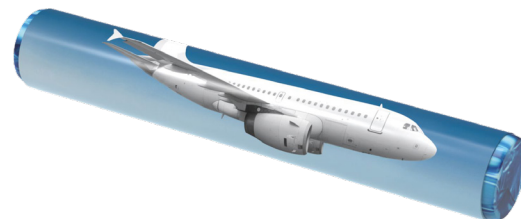

Mentos Candy Roll

- 📍 Available in mint or fruit
- 📦 Contains 14 pieces
- 🕒 Perfect for every moment
- 👜 Easy to carry around

Personalisation: label with full colour print

Colours: ● ●

Mentos Gum Mint 12 pcs

- 📍 Available in Breeze Mint & Mighty Mint
- 📦 Contains 12 pieces
- 👜 Handy size
- 🕒 Sugar free

Personalisation: sleeve

Colours: ● ○