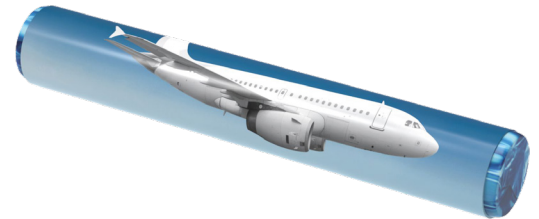

Mentos Candy Roll

- ⚡ Available in mint or fruit
- 📦 Contains 14 pieces
- 🕒 Perfect for every moment
- 👜 Easy to carry around

Personalisation: label with full colour print

Colours: ● ●

Mentos Gum Mint 12 pcs

- ⚡ Available in Breeze Mint & Mighty Mint
- 📦 Contains 12 pieces
- ✂ Handy size
- 🕒 Sugar free

Personalisation: sleeve

Colours: ● ○