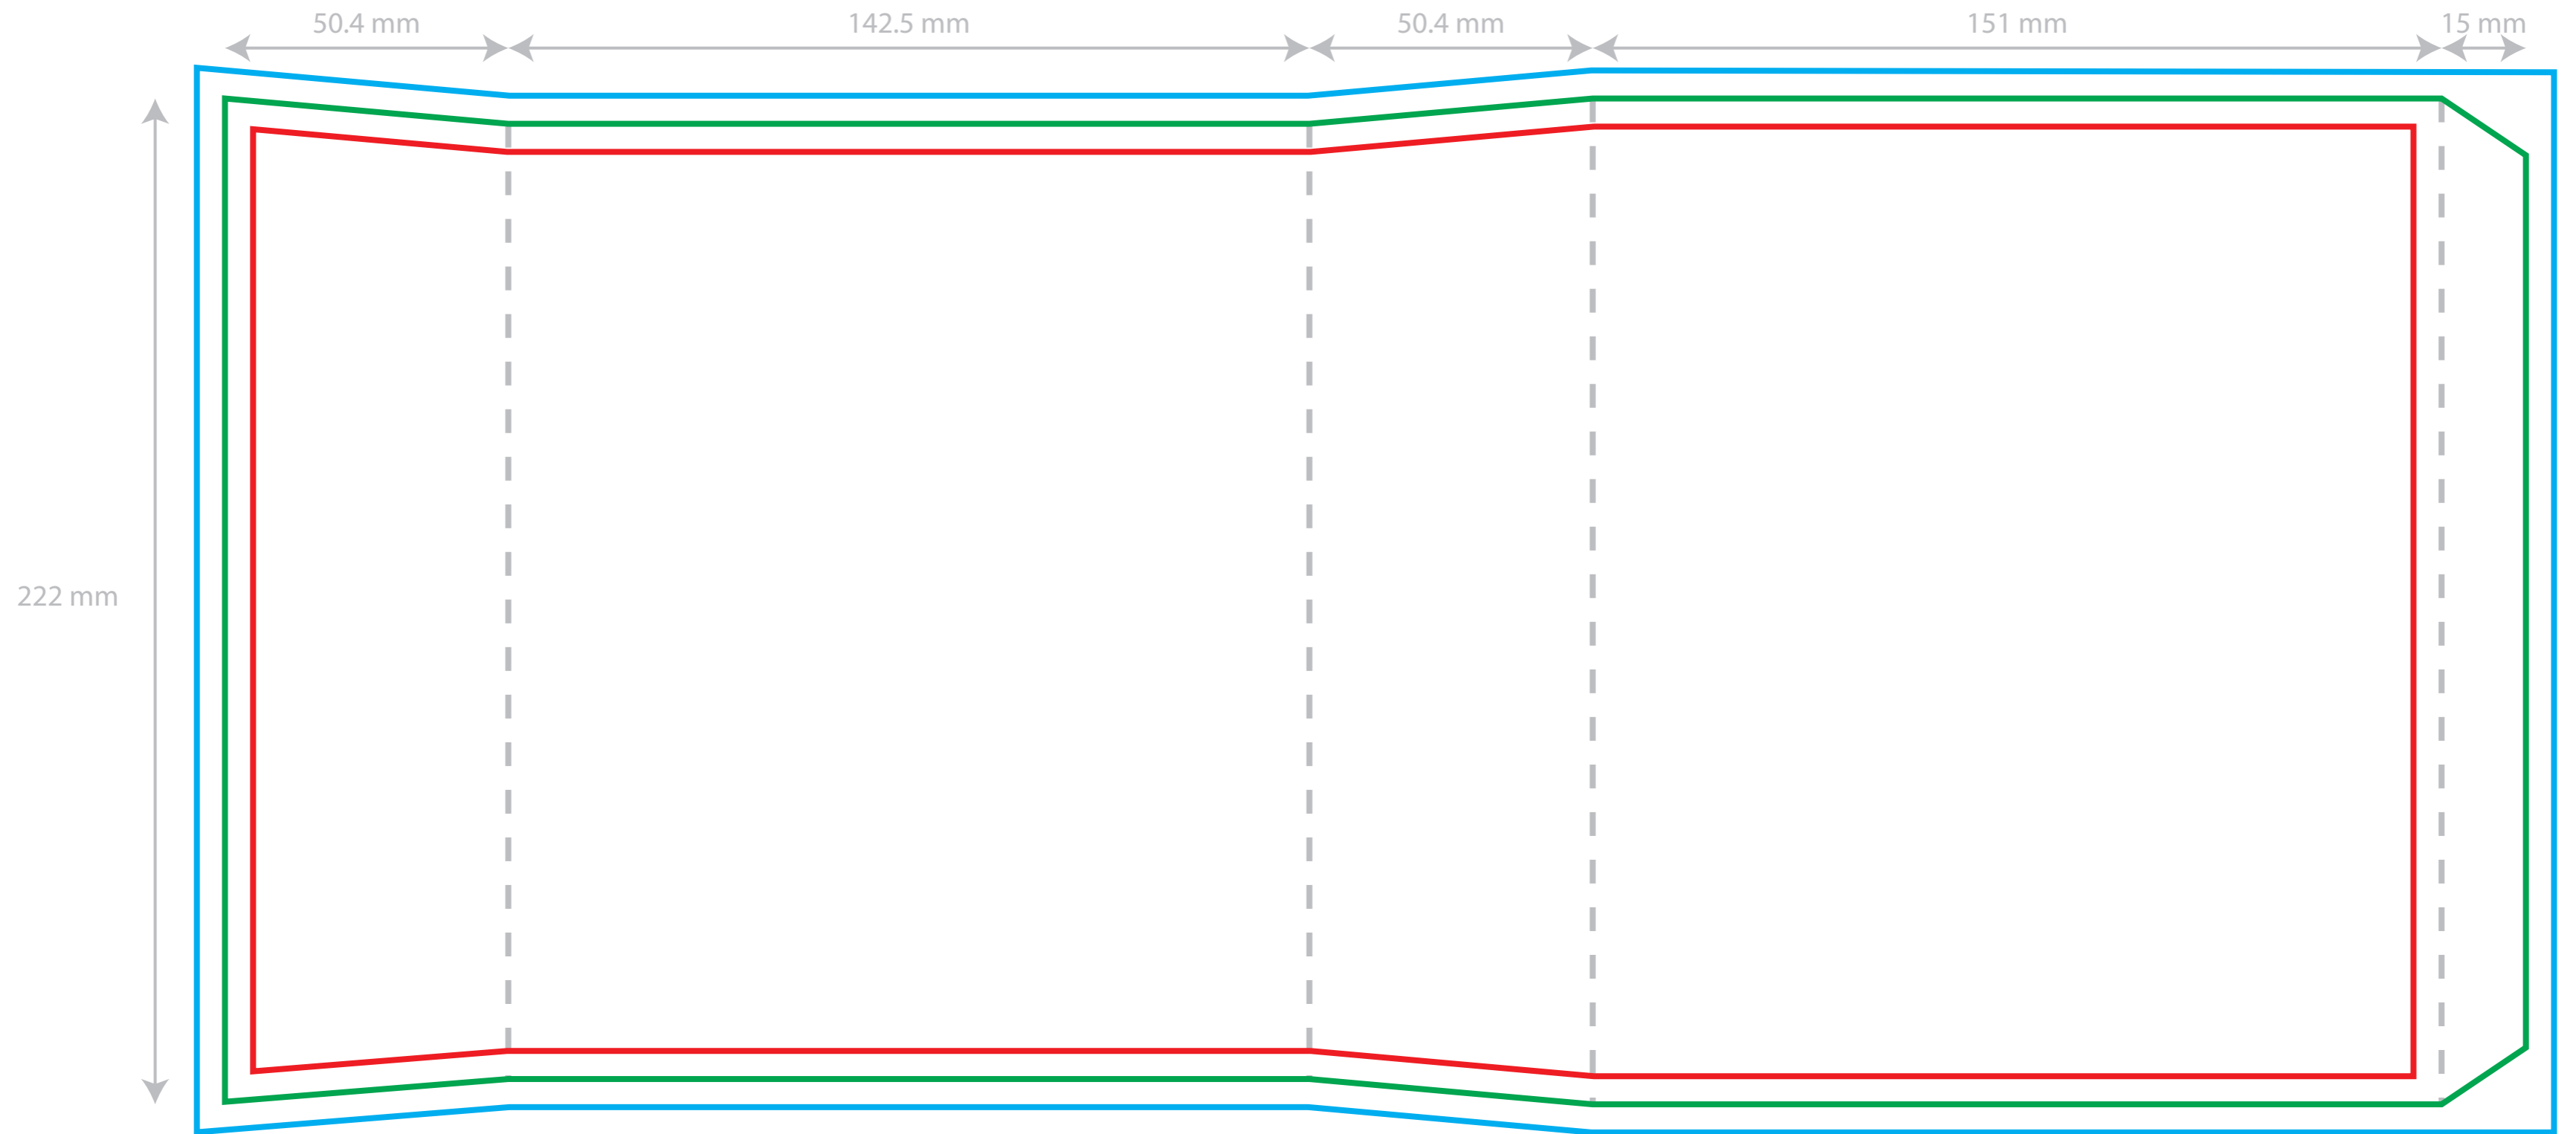

- Max. size for text and logo's
- Size of the sleeve
- Size of the sleeve including bleed
- Folding lines

Model: Sleeve Sony MDR-ZX110/MDR-ZX310
Size: Total 409.3mm X 179mm

Front

Back